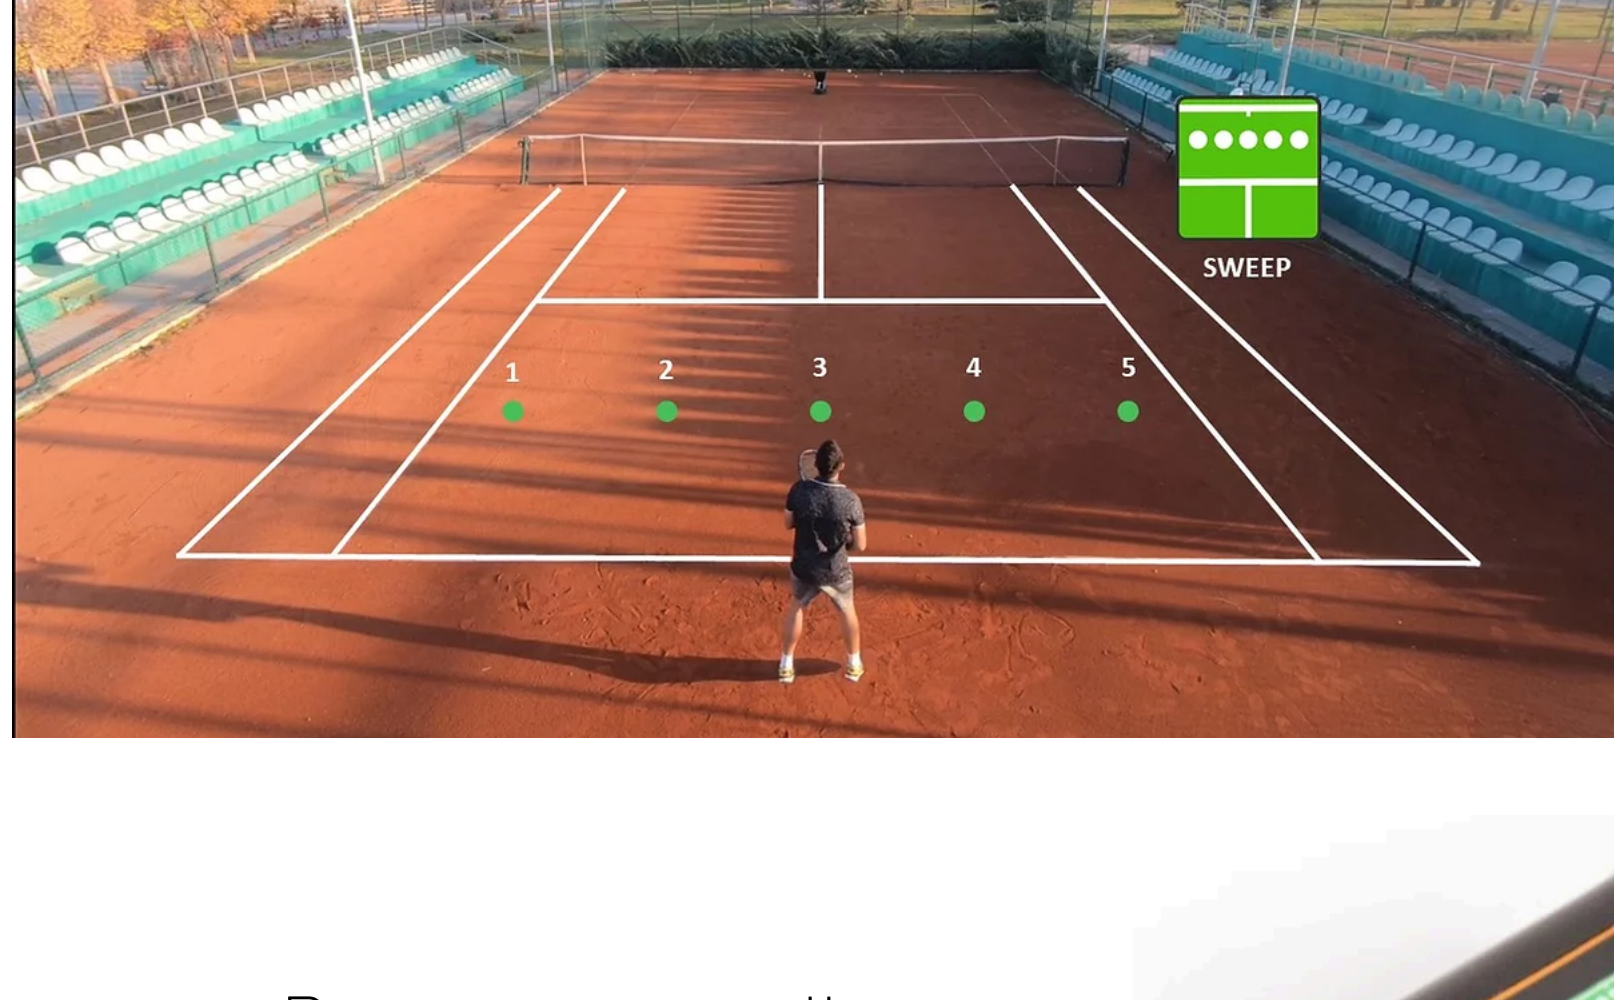

With Staneg Pro you can train in many different combinations

- > 9 different programs
- > 10 speed options
- > +2 and -2 spin options
- > 2 - 10 sec ball frequency
- > 5 - 35 degree elevation
- > Battery indicator

You can do training and tactical exercises with 9 different programs. In addition to your strokes, it accelerates your cardiological development. [Click for detailed information about the trainings.](#)

Remote controller

- > Contains all the functions in the control panel
- > Easily detects from anywhere on the tennis court
- > It has a long battery life