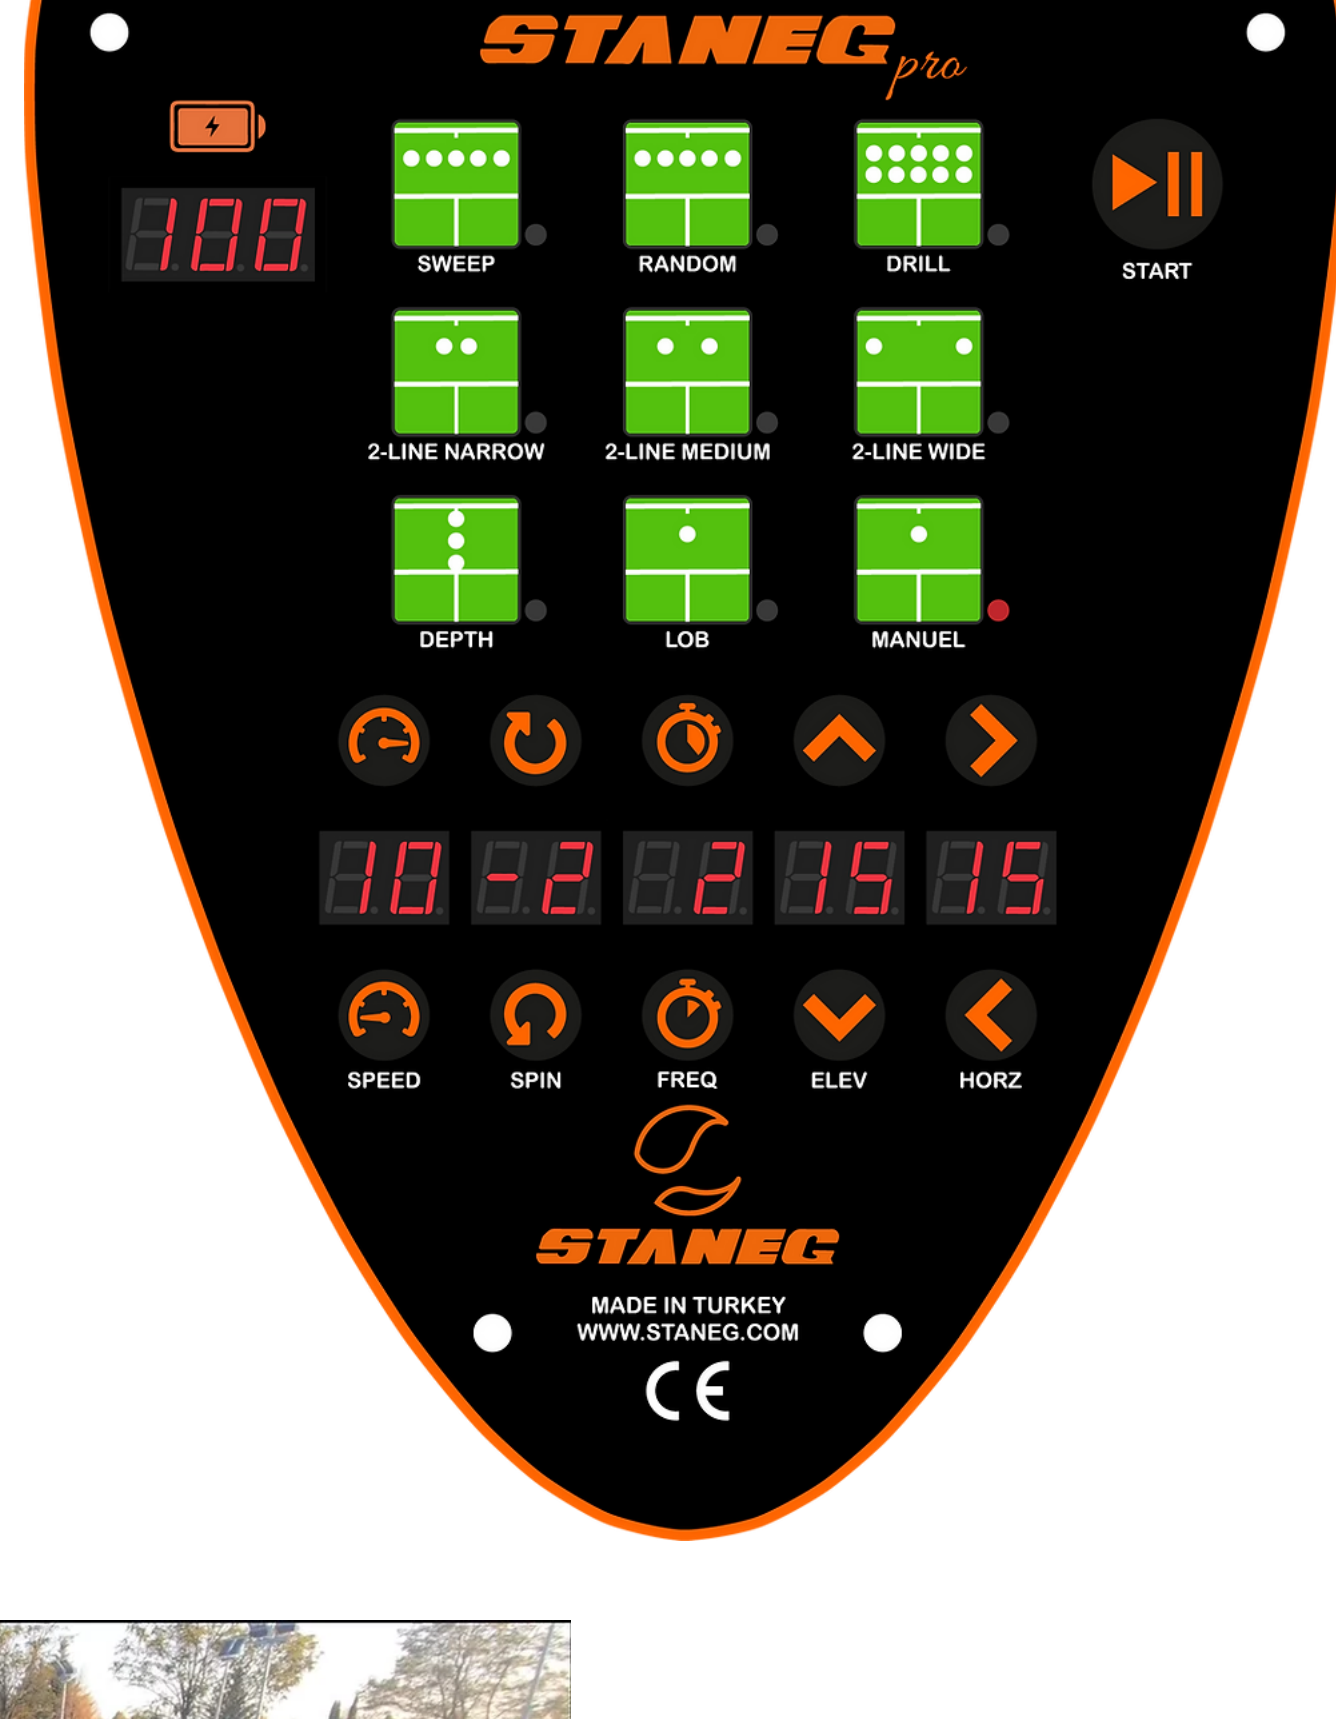

STANEG PRO TENNIS BALL MACHINE

It contributes to both your game and physical development with training programs

You can do unique trainings in a short time with 9 different programs available

With the control panel on the machine, you can start training without losing speed

Speed	30-125km/h
Ball Capacity	150
Ball Frequency	2-10 sec
Number of Programs	9
Elevation Adjustment	Automatic
Elevation Angle	5-35 degrees
Lob Shot	Yes
Weight	18 kg
Battery LiFePO	Yes
Usage Period	3-4 hours
External Battery	Yes
AC Adapter Compatibility	Yes
Dimensions	48x50x55 cm
Remote control	All functions

With Staneg Pro you can train in many different combinations

- > 9 different programs
- > 10 speed options
- > +2 and -2 spin options
- > 2 - 10 sec ball frequency
- > 5 - 35 degree elevation
- > Battery indicator