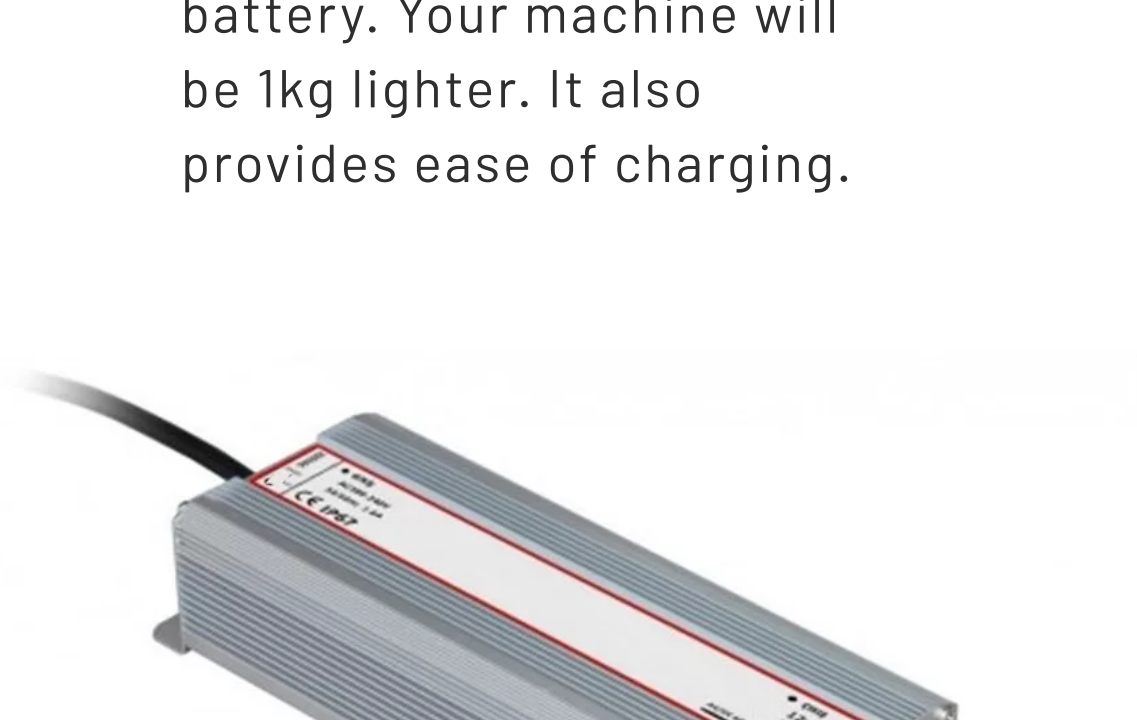

*Extra charge

Sold with Staneg Pro LiFePO battery

- > Long life (5 years)
- > More than 2000 charge-discharge cycles
- > Quite light (1 kg)
- > High performance
- > It is safe and fireproof